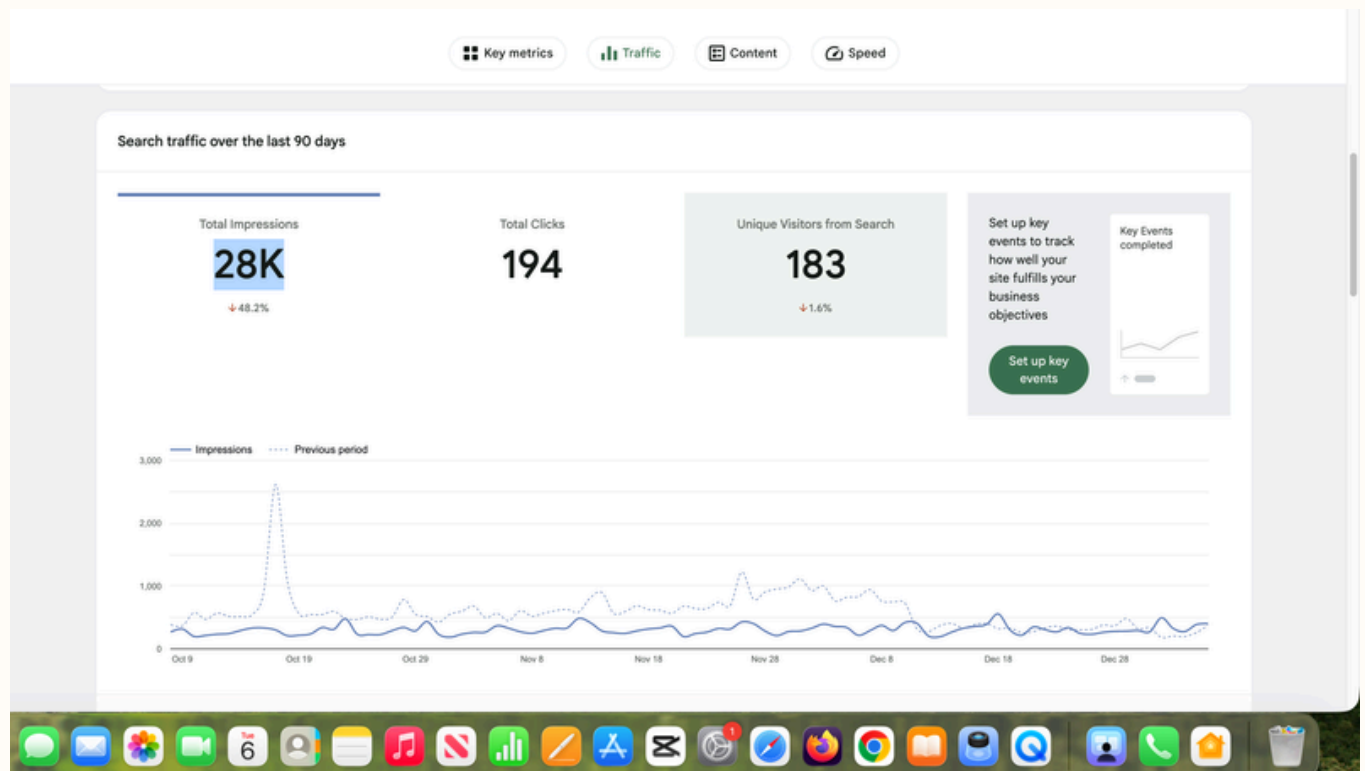

1. WEBSITE DESIGN & CONVERSION OPTIMIZATION

Web design and manage high-performing, user-centric websites focused on conversion, speed, and SEO readiness. My approach combines UX/UI best practices, mobile-first design, and clear customer journeys to support lead generation and sales objectives.

Signage Supplies

<https://signagesupplies.au>

AI Video Creation

[AI VIDEO LINK 1 >>>](#)

[AI VIDEO LINK 2 >>>](#)

[AI VIDEO LINK 3 >>>](#)